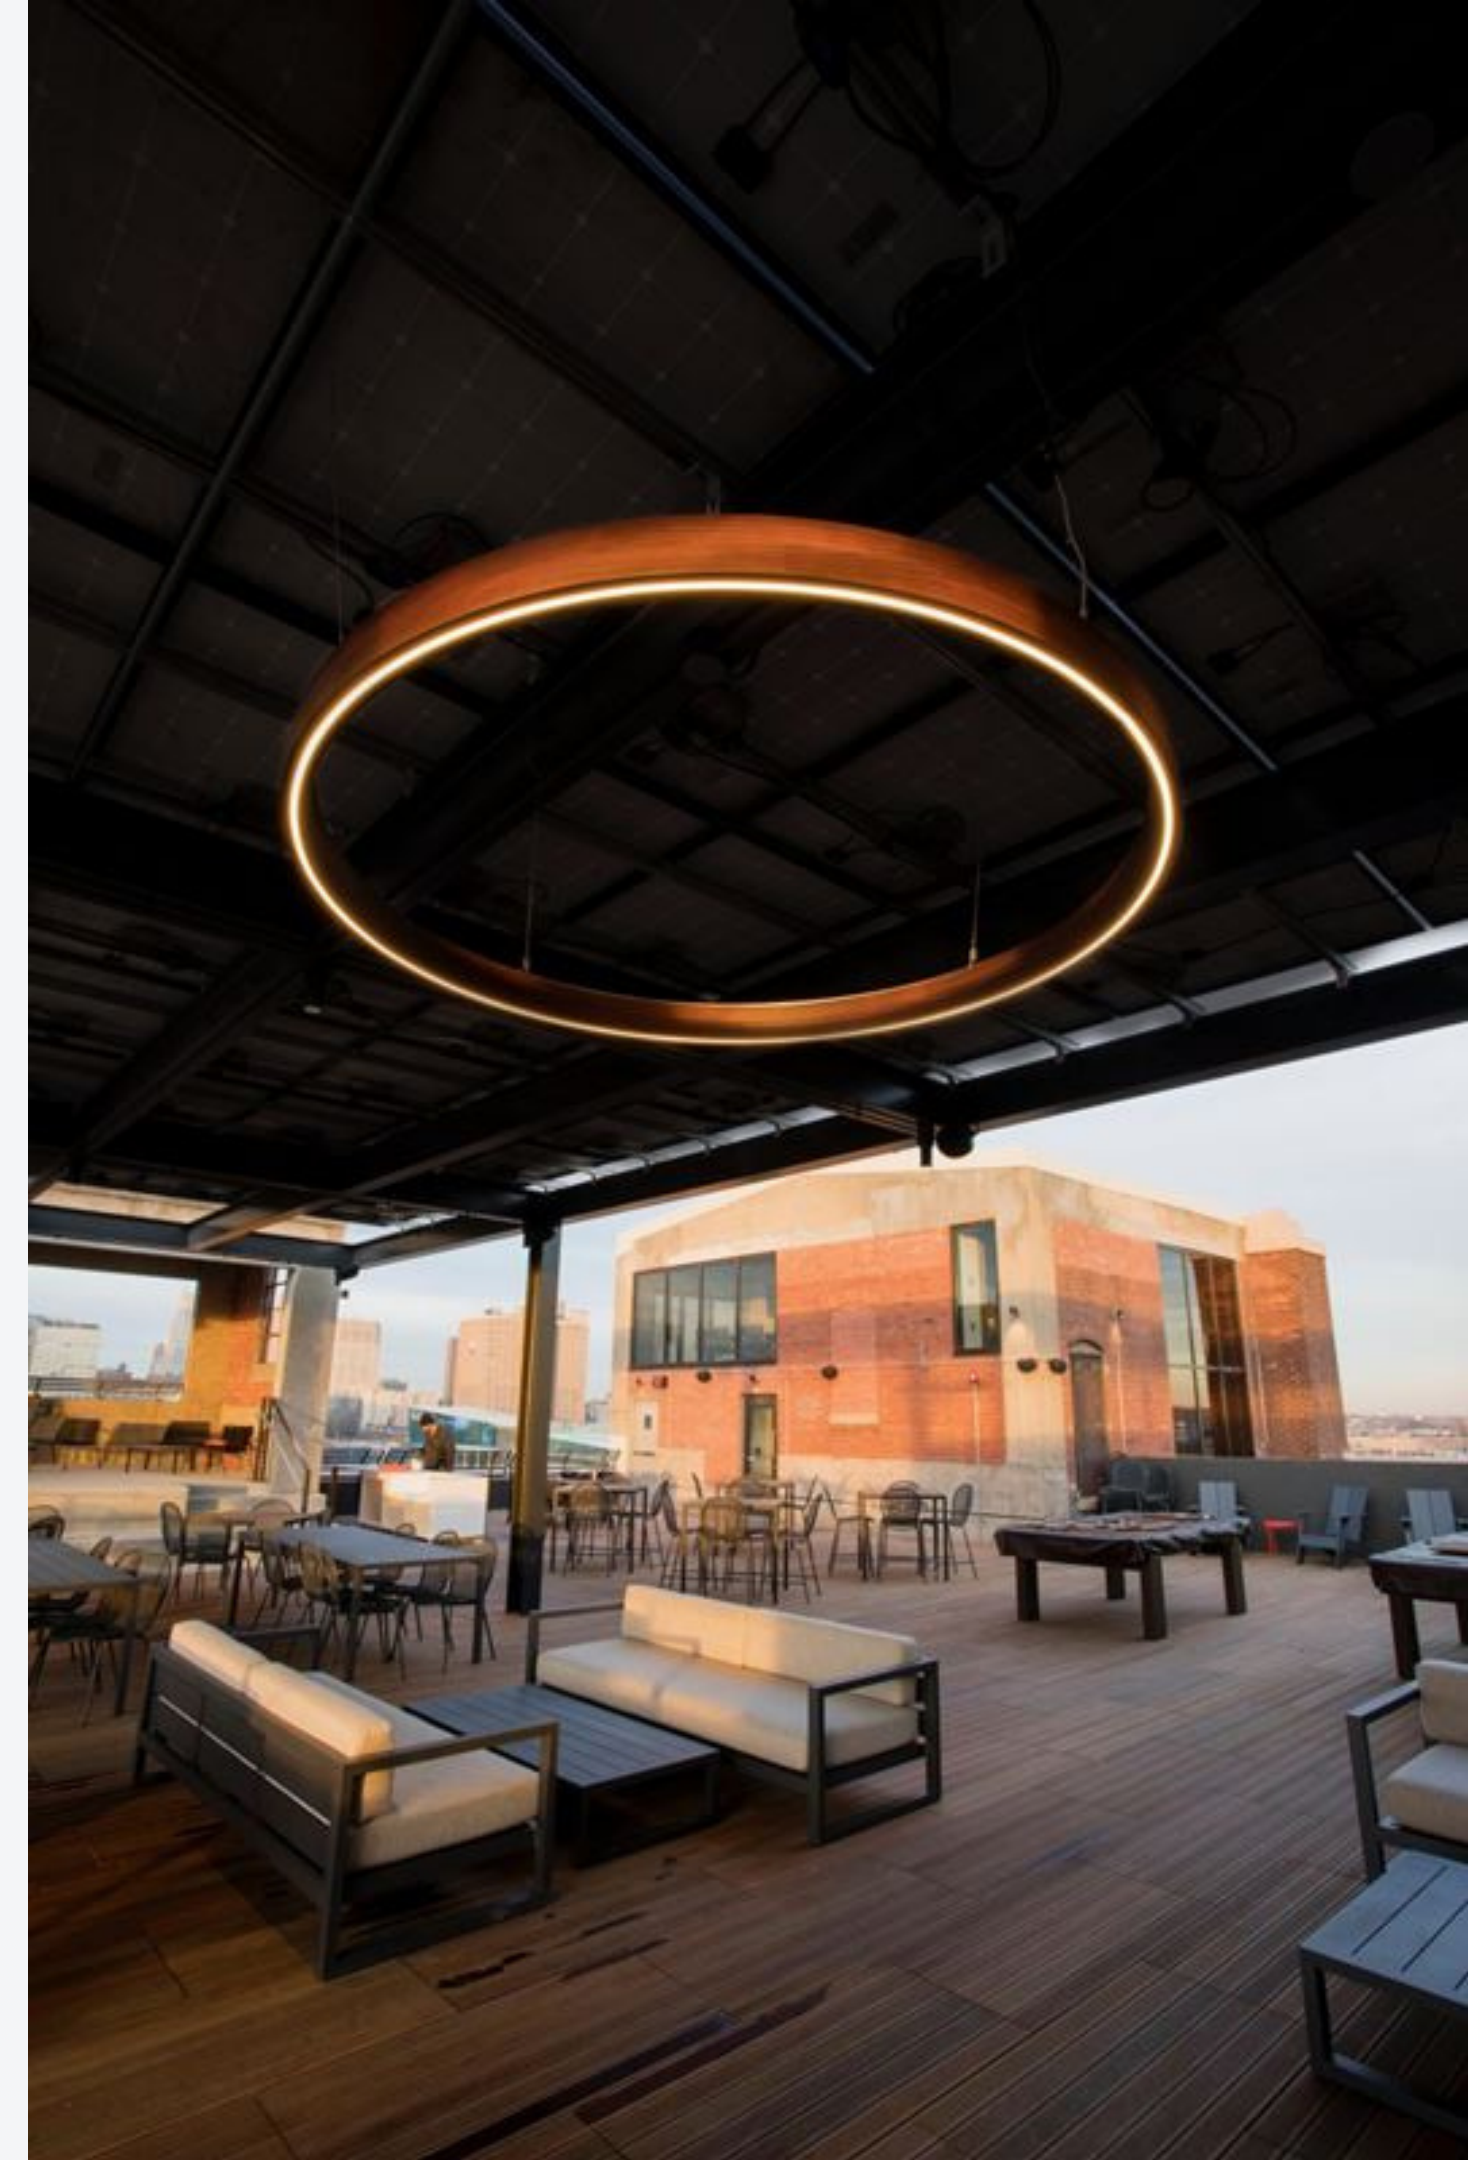

STRUCTURA

AURA

- Incredible offering of large scale luminaires for catenary applications
- Fixture styles include:
  - Linear
  - Large-scale circles, ovals, squares, rectangles
- Option for complex systems including multiples and overlapping configurations
- Poles, luminaires, and mounting hardware included in Structura catenary systems
- Factory support for design, including engineering drawings
- Choose from a variety of pole styles
- Additional finishes and materials offered under other product names