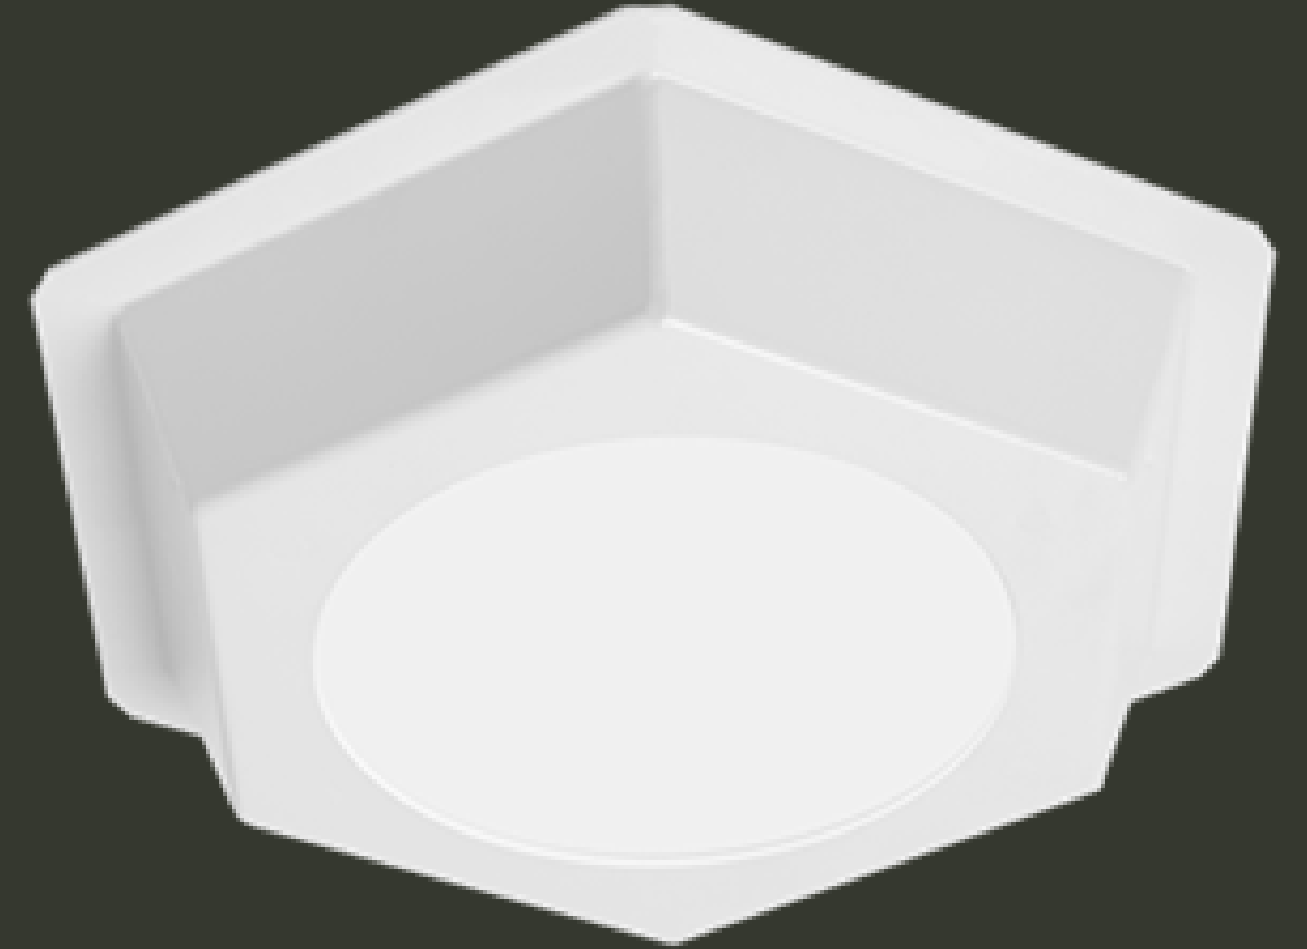

KENALL

MIGHTYMAC HXSS

- Correctional fixture is “virtually impenetrable”
- 13" diameter
- Door-free design
- Delivers up to 4,000lm